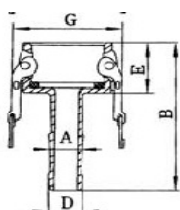

07 CAMLOCKS

CAMLOCKS

Camlocks

SPECIFICATIONS

Type A Camlock - Male Camlock / Female BSP

DIMENSIONS IN MILLIMETRES	½"	¾"	1"	1 ¼"	1 ½"	2"	2 ½"	3"	4"
A	21	21	24	28.5	36	45	56.5	73	98
B	38	38	48	56	60	64	87	73	78
C	32	32	40	48	56	67	83	96	127

Type B Camlock - Female Camlock / Male BSP

DIMENSIONS IN MILLIMETRES	½"	¾"	1"	1 ¼"	1 ½"	2"	2 ½"	3"	4"
A	14	14	24	28	35	51	58	72	98
B	52	52	64	72	73	80	90	94	101
E	32	32	40	48	49	54	59	60	62
G	53	53	60	78	85	96	110	127	156

Type C Camlock - Female Camlock / Male Hosebarb

DIMENSIONS IN MILLIMETRES	½"	¾"	1"	1 ¼"	1 ½"	2"	2 ½"	3"	4"
A	14	14	20	25	31	43	55	67	92
B	92	92	105	118	121	138	155	164	175
D	20	20	26	33	39	52	65	77	103
E	32	32	40	48	49	54	59	60	62
G	53	53	60	78	85	96	110	127	156

Type D Camlock - Female Camlock / Female BSP

DIMENSIONS IN MILLIMETRES	½"	¾"	1"	1 ¼"	1 ½"	2"	2 ½"	3"	4"
A	16	19	26	30	39	50	58	72	98
B	52	52	62	68	71	78	85	91	96
C	32	32	40	48	56	67	83	96	127
E	32	32	40	48	49	54	59	60	62
G	53	53	60	78	85	96	110	127	156