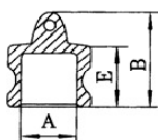

07 CAMLOCKS

CAMLOCKS

Camlocks

SPECIFICATIONS

Type A Camlock - Male Camlock / Female BSP

DIMENSIONS IN MILLIMETRES	½"	¾"	1"	1 ¼"	1 ½"	2"	2 ½"	3"	4"
A	21	21	24	28.5	36	45	56.5	73	98
B	38	38	48	56	60	64	87	73	78
C	32	32	40	48	56	67	83	96	127

Type B Camlock - Female Camlock / Male BSP

DIMENSIONS IN MILLIMETRES	½"	¾"	1"	1 ¼"	1 ½"	2"	2 ½"	3"	4"
A	14	14	24	28	35	51	58	72	98
B	52	52	64	72	73	80	90	94	101
E	32	32	40	48	49	54	59	60	62
G	53	53	60	78	85	96	110	127	156

Type C Camlock - Female Camlock / Male Hosebarb

DIMENSIONS IN MILLIMETRES	½"	¾"	1"	1 ¼"	1 ½"	2"	2 ½"	3"	4"
A	14	14	20	25	31	43	55	67	92
B	92	92	105	118	121	138	155	164	175
D	20	20	26	33	39	52	65	77	103
E	32	32	40	48	49	54	59	60	62
G	53	53	60	78	85	96	110	127	156

Type D Camlock - Female Camlock / Female BSP

DIMENSIONS IN MILLIMETRES	½"	¾"	1"	1 ¼"	1 ½"	2"	2 ½"	3"	4"
A	16	19	26	30	39	50	58	72	98
B	52	52	62	68	71	78	85	91	96
C	32	32	40	48	56	67	83	96	127
E	32	32	40	48	49	54	59	60	62
G	53	53	60	78	85	96	110	127	156