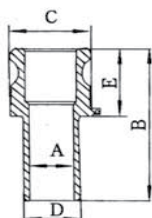

07 CAMLOCKS

CAMLOCKS

Camlocks

SPECIFICATIONS

Type A Camlock - Male Camlock / Female BSP

DIMENSIONS IN MILLIMETRES	½"	¾"	1"	1 ¼"	1 ½"	2"	2 ½"	3"	4"
A	21	21	24	28.5	36	45	56.5	73	98
B	38	38	48	56	60	64	87	73	78
C	32	32	40	48	56	67	83	96	127

Type B Camlock - Female Camlock / Male BSP

DIMENSIONS IN MILLIMETRES	½"	¾"	1"	1 ¼"	1 ½"	2"	2 ½"	3"	4"
A	14	14	24	28	35	51	58	72	98
B	52	52	64	72	73	80	90	94	101
E	32	32	40	48	49	54	59	60	62
G	53	53	60	78	85	96	110	127	156

Type C Camlock - Female Camlock / Male Hosebarb

DIMENSIONS IN MILLIMETRES	½"	¾"	1"	1 ¼"	1 ½"	2"	2 ½"	3"	4"
A	14	14	20	25	31	43	55	67	92
B	92	92	105	118	121	138	155	164	175
D	20	20	26	33	39	52	65	77	103
E	32	32	40	48	49	54	59	60	62
G	53	53	60	78	85	96	110	127	156

Type D Camlock - Female Camlock / Female BSP

DIMENSIONS IN MILLIMETRES	½"	¾"	1"	1 ¼"	1 ½"	2"	2 ½"	3"	4"
A	16	19	26	30	39	50	58	72	98
B	52	52	62	68	71	78	85	91	96
C	32	32	40	48	56	67	83	96	127
E	32	32	40	48	49	54	59	60	62
G	53	53	60	78	85	96	110	127	156