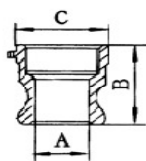

07 CAMLOCKS

CAMLOCKS

Camlocks

SPECIFICATIONS

Type A Camlock - Male Camlock / Female BSP

DIMENSIONS IN MILLIMETRES	½"	¾"	1"	1 ¼"	1 ½"	2"	2 ½"	3"	4"
A	21	21	24	28.5	36	45	56.5	73	98
B	38	38	48	56	60	64	87	73	78
C	32	32	40	48	56	67	83	96	127

Type B Camlock - Female Camlock / Male BSP

DIMENSIONS IN MILLIMETRES	½"	¾"	1"	1 ¼"	1 ½"	2"	2 ½"	3"	4"
A	14	14	24	28	35	51	58	72	98
B	52	52	64	72	73	80	90	94	101
E	32	32	40	48	49	54	59	60	62
G	53	53	60	78	85	96	110	127	156

Type C Camlock - Female Camlock / Male Hosebarb

DIMENSIONS IN MILLIMETRES	½"	¾"	1"	1 ¼"	1 ½"	2"	2 ½"	3"	4"
A	14	14	20	25	31	43	55	67	92
B	92	92	105	118	121	138	155	164	175
D	20	20	26	33	39	52	65	77	103
E	32	32	40	48	49	54	59	60	62
G	53	53	60	78	85	96	110	127	156

Type D Camlock - Female Camlock / Female BSP

DIMENSIONS IN MILLIMETRES	½"	¾"	1"	1 ¼"	1 ½"	2"	2 ½"	3"	4"
A	16	19	26	30	39	50	58	72	98
B	52	52	62	68	71	78	85	91	96
C	32	32	40	48	56	67	83	96	127
E	32	32	40	48	49	54	59	60	62
G	53	53	60	78	85	96	110	127	156