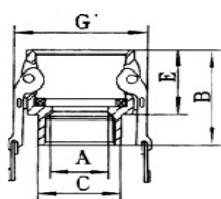

07 CAMLOCKS

CAMLOCKS

Camlocks

SPECIFICATIONS

Type A Camlock - Male Camlock / Female BSP

DIMENSIONS IN MILLIMETRES	½"	¾"	1"	1 ¼"	1 ½"	2"	2 ½"	3"	4"
A	21	21	24	28.5	36	45	56.5	73	98
B	38	38	48	56	60	64	87	73	78
C	32	32	40	48	56	67	83	96	127

Type B Camlock - Female Camlock / Male BSP

DIMENSIONS IN MILLIMETRES	½"	¾"	1"	1 ¼"	1 ½"	2"	2 ½"	3"	4"
A	14	14	24	28	35	51	58	72	98
B	52	52	64	72	73	80	90	94	101
E	32	32	40	48	49	54	59	60	62
G	53	53	60	78	85	96	110	127	156

Type C Camlock - Female Camlock / Male Hosebarb

DIMENSIONS IN MILLIMETRES	½"	¾"	1"	1 ¼"	1 ½"	2"	2 ½"	3"	4"
A	14	14	20	25	31	43	55	67	92
B	92	92	105	118	121	138	155	164	175
D	20	20	26	33	39	52	65	77	103
E	32	32	40	48	49	54	59	60	62
G	53	53	60	78	85	96	110	127	156

Type D Camlock - Female Camlock / Female BSP

DIMENSIONS IN MILLIMETRES	½"	¾"	1"	1 ¼"	1 ½"	2"	2 ½"	3"	4"
A	16	19	26	30	39	50	58	72	98
B	52	52	62	68	71	78	85	91	96
C	32	32	40	48	56	67	83	96	127
E	32	32	40	48	49	54	59	60	62
G	53	53	60	78	85	96	110	127	156