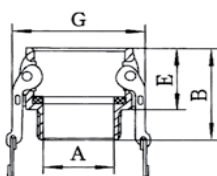

07 CAMLOCKS

CAMLOCKS

Camlocks

SPECIFICATIONS

Type A Camlock - Male Camlock / Female BSP

DIMENSIONS IN MILLIMETRES	½"	¾"	1"	1 ¼"	1 ½"	2"	2 ½"	3"	4"
A	21	21	24	28.5	36	45	56.5	73	98
B	38	38	48	56	60	64	87	73	78
C	32	32	40	48	56	67	83	96	127

Type B Camlock - Female Camlock / Male BSP

DIMENSIONS IN MILLIMETRES	½"	¾"	1"	1 ¼"	1 ½"	2"	2 ½"	3"	4"
A	14	14	24	28	35	51	58	72	98
B	52	52	64	72	73	80	90	94	101
E	32	32	40	48	49	54	59	60	62
G	53	53	60	78	85	96	110	127	156

Type C Camlock - Female Camlock / Male Hosebarb

DIMENSIONS IN MILLIMETRES	½"	¾"	1"	1 ¼"	1 ½"	2"	2 ½"	3"	4"
A	14	14	20	25	31	43	55	67	92
B	92	92	105	118	121	138	155	164	175
D	20	20	26	33	39	52	65	77	103
E	32	32	40	48	49	54	59	60	62
G	53	53	60	78	85	96	110	127	156

Type D Camlock - Female Camlock / Female BSP

DIMENSIONS IN MILLIMETRES	½"	¾"	1"	1 ¼"	1 ½"	2"	2 ½"	3"	4"
A	16	19	26	30	39	50	58	72	98
B	52	52	62	68	71	78	85	91	96
C	32	32	40	48	56	67	83	96	127
E	32	32	40	48	49	54	59	60	62
G	53	53	60	78	85	96	110	127	156