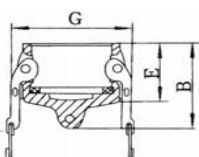

07 CAMLOCKS

CAMLOCKS

Camlocks

SPECIFICATIONS

Type A Camlock - Male Camlock / Female BSP

DIMENSIONS IN MILLIMETRES	½"	¾"	1"	1 ¼"	1 ½"	2"	2 ½"	3"	4"
A	21	21	24	28.5	36	45	56.5	73	98
B	38	38	48	56	60	64	87	73	78
C	32	32	40	48	56	67	83	96	127

Type B Camlock - Female Camlock / Male BSP

DIMENSIONS IN MILLIMETRES	½"	¾"	1"	1 ¼"	1 ½"	2"	2 ½"	3"	4"
A	14	14	24	28	35	51	58	72	98
B	52	52	64	72	73	80	90	94	101
E	32	32	40	48	49	54	59	60	62
G	53	53	60	78	85	96	110	127	156

Type C Camlock - Female Camlock / Male Hosebarb

DIMENSIONS IN MILLIMETRES	½"	¾"	1"	1 ¼"	1 ½"	2"	2 ½"	3"	4"
A	14	14	20	25	31	43	55	67	92
B	92	92	105	118	121	138	155	164	175
D	20	20	26	33	39	52	65	77	103
E	32	32	40	48	49	54	59	60	62
G	53	53	60	78	85	96	110	127	156

Type D Camlock - Female Camlock / Female BSP

DIMENSIONS IN MILLIMETRES	½"	¾"	1"	1 ¼"	1 ½"	2"	2 ½"	3"	4"
A	16	19	26	30	39	50	58	72	98
B	52	52	62	68	71	78	85	91	96
C	32	32	40	48	56	67	83	96	127
E	32	32	40	48	49	54	59	60	62
G	53	53	60	78	85	96	110	127	156